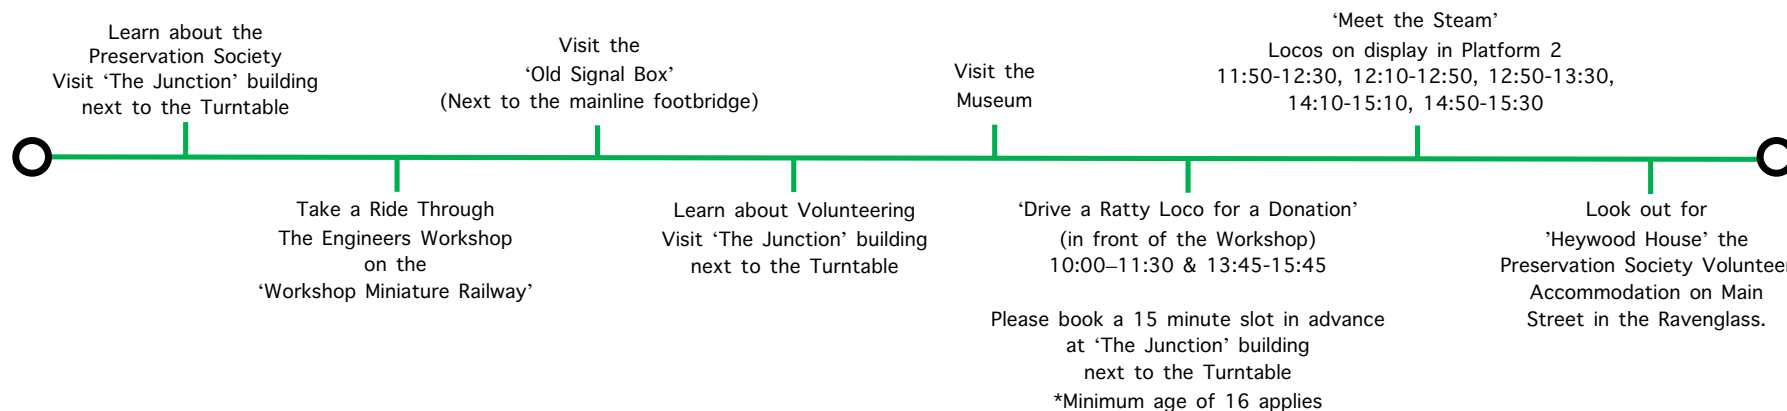

Ravenglass & Eskdale Railway And Ravenglass & Eskdale Railway Preservation Society

Scheduled 'Behind the Scenes' activities each day

For 'Engine Shed Visit', 'Meet the Guard' and 'Engineers Workshop Visit' please meet at 'The Junction', which is the building next to the Turntable

Experiences around the Railway each day across the weekend

We hope that you take the time to enjoy the 'Behind the Scenes' activities and Experiences taking place around the railway. If you want to learn more about the Railway and Preservation Society please visit the 'The Junction' next to the Turntable and the Museum