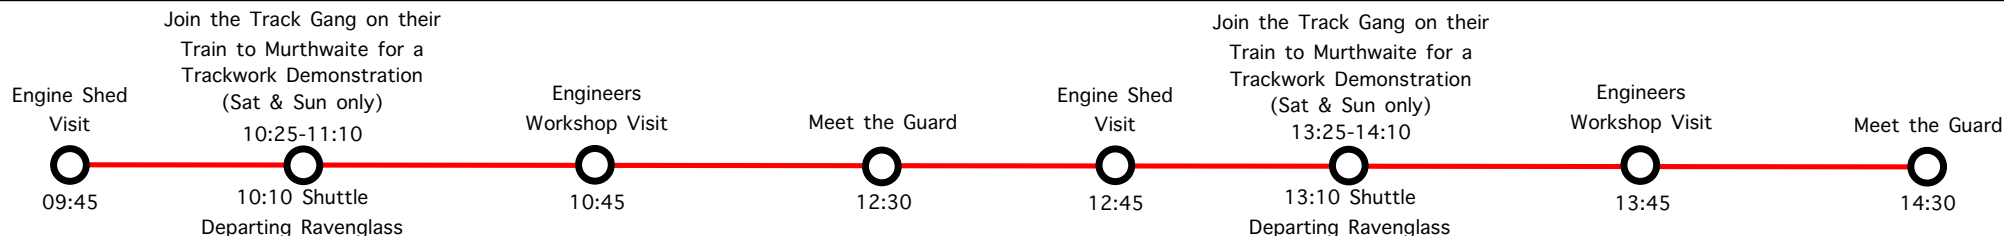

Ravenglass & Eskdale Railway And Ravenglass & Eskdale Railway Preservation Society

Scheduled 'Behind the Scenes' activities each day

For 'Engine Shed Visit', 'Meet the Guard' and 'Engineers Workshop Visit' please meet at 'The Junction', which is the building next to the Turntable

Experiences around the Railway each day across the weekend

We hope that you take the time to enjoy the 'Behind the Scenes' activities and Experiences taking place around the railway. If you want to learn more about the Railway and Preservation Society please visit the 'The Junction' next to the Turntable and the Museum